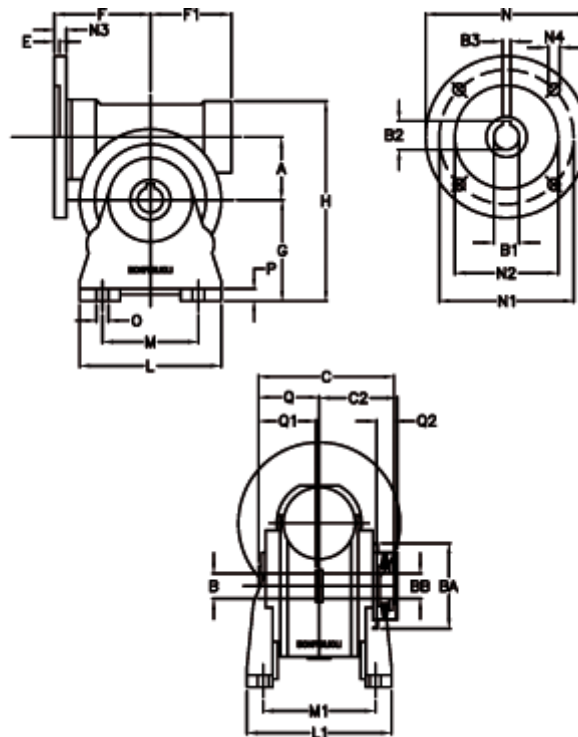

Article number: 390204901822216

Description: Worm Gear with Torque Limiter
VF 49-L1-A-18 P63B5

Measures

a = 49.50	C2 = 63,5	L1 = 124.0	O = 8.5
B = 25	Description = VF 49A-xx-63B5	m = 63	P = 12
B1 E7 = 11	E = 3.0	M1 = 98.5	Q = 51.0
B2 = 12.8	F = 70	N = 140	Q1 = 41
B3 H9 = 4	F1 = 63	N1 = 115	Q2 = 15
BA = 63	g = 82	N2 = 95	
BB H7 = 14	H = 162	N3 = 10.5	
C = 105	L = 110	N4 = 9,5	